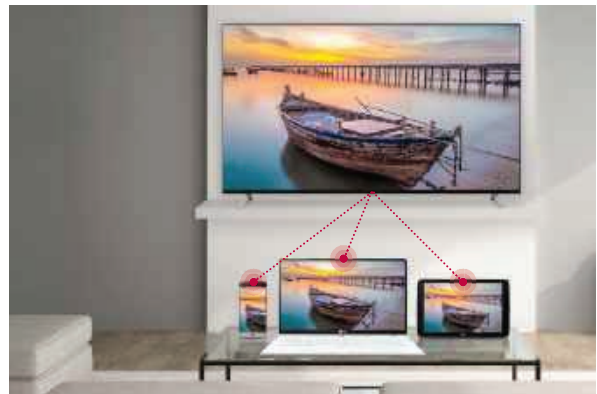

Pro:Centric Smart Hospitality 4K UHD TV

US660H9 SERIES

FEATURE HIGHLIGHTS

Gallery Mode

LG's Gallery Mode can turn the TV into a beautiful artwork display or choice photograph in a guest room or enhance the most elegant hospitality public spaces.

SoftAP

Software-enabled Access Point (SoftAP) is a "virtual" Wi-Fi feature that uses the TV as a wireless hotspot, enabling guests to connect their own devices to the SoftAP. It supports Bridge Mode, allowing administrators to manage in-room SoftAP information such as signal level, SoftAP passwords, and more.