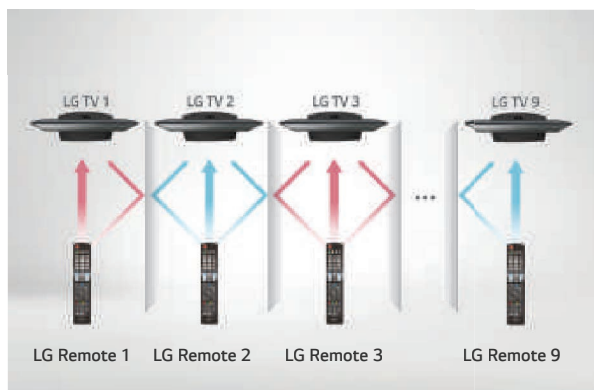

Pro:Centric Smart Hospitality 4K UHD TV US660H9 SERIES

FEATURE HIGHLIGHTS

Screen Share

Connect a smart phone or a laptop PC to the TV via a wireless connection. The TV will display the device's screen so guests can view and share their content and memories together.

Bluetooth Sound Sync

Bluetooth Sound Sync enables users to listen to music playing on a mobile device* through the TV's speakers via Bluetooth connection.

* Bluetooth Sound Sync supports Android (above v 4.4 KitKat) / iOS-based mobile devices.

Multi-code IR

Multi-code IR* function eliminates any remote control signal interference between TVs in rooms with multiple TVs installed.

* Requires optional Multi-code IR remote.

Pro:Centric Smart Hospitality 4K UHD TV
US660H9 SERIES