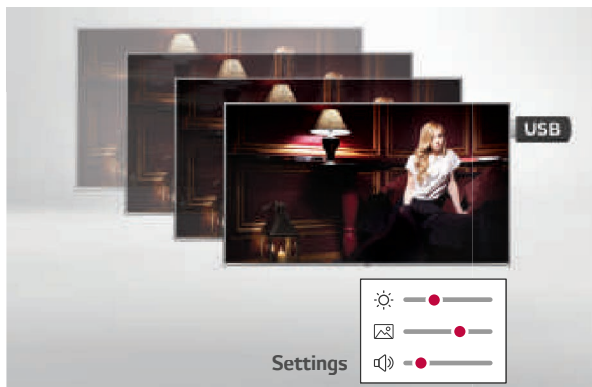

Pro:Centric Smart Hospitality 4K UHD TV

US660H9 SERIES

FEATURE HIGHLIGHTS

Gallery Mode

LG's Gallery Mode can turn the TV into a beautiful artwork display or choice photograph in a guest room or enhance the most elegant hospitality public spaces.

SoftAP

Software-enabled Access Point (SoftAP) is a "virtual" Wi-Fi feature that uses the TV as a wireless hotspot, enabling guests to connect their own devices to the SoftAP. It supports Bridge Mode, allowing administrators to manage in-room SoftAP information such as signal level, SoftAP passwords, and more.

* SoftAP should be setup in the installation menu after the TV is turned on. Smart Mirroring may not be operated at the same time.

USB Data Cloning

For fast and easy configuration of multiple TVs, create a Master TV Setup on one TV and then export the setup "clone" file to a USB memory device. Use the USB device to easily import the setup to other TVs of the same model.

Ultra HD (4K) Resolution

UHD delivers a resolution four times higher than that of Full HD, creating a more realistic and immersive television viewing experience. The stunning 8.3 million pixels create flawless images with incredibly vivid detail.