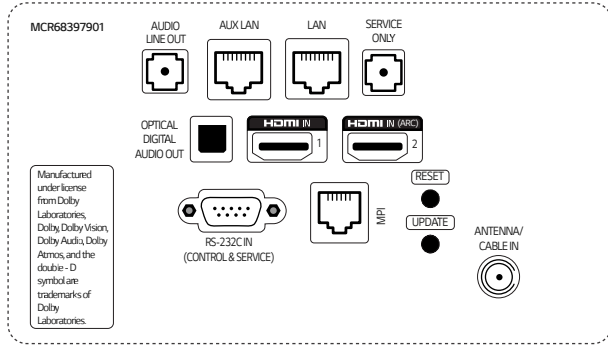

CONNECTIVITY

Rear