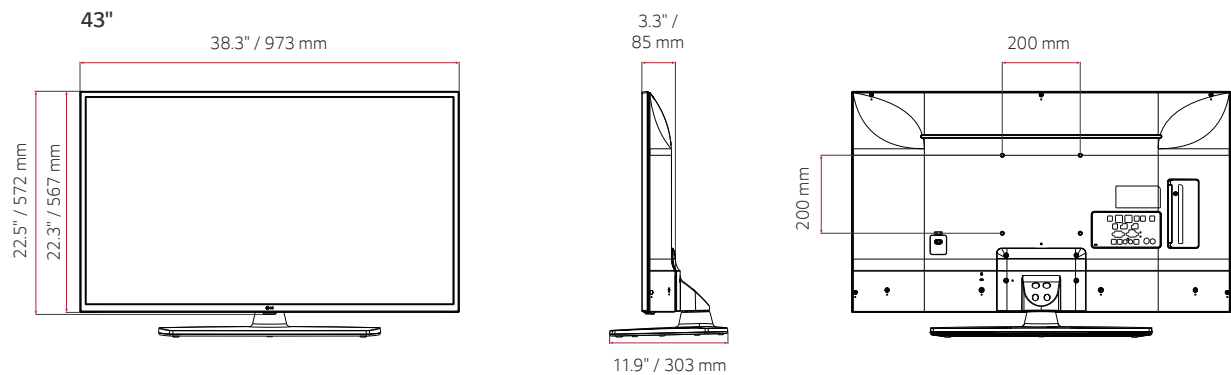

Pro:Centric Smart Hospitality 4K UHD TV
US660H9 SERIES

DIMENSIONS

* Dimensions and jack panels may differ from the above image. Please contact your LG sales team to verify before ordering.