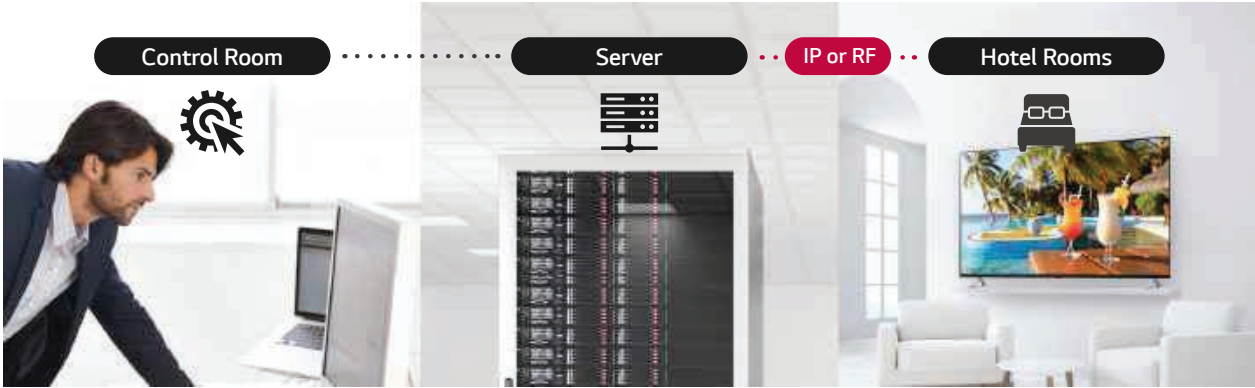

The US660H Series is a premium 4K Ultra HD Smart TV that supports Pro:Centric Direct, LG's HTML application that offers customizable tools for LG's system Integrator partners to create unique, interactive application experiences. The US660H Series also supports Smart Share, Screen Share, Pro:Idiom[®].

Pro:Centric Smart Hospitality 4K UHD TV

US660H9 SERIES

FEATURE HIGHLIGHTS

Pro:Centric Direct

LG's Pro:Centric Direct application enhances the in-room television experience for hotel guests. Guests can locate and enjoy available TV channels or access a wide range of over-the-top Smart apps, check on the daily weather and review available hotel amenities—all from the comfort of their room. In addition, the application provides the capability for IoT (Internet of Things)-based control of devices* equipped in next-generation hotel rooms.

Pro:Centric Smart Hospitality 4K UHD TV US660H9 SERIES

FEATURE HIGHLIGHTS

Screen Share

Connect a smart phone or a laptop PC to the TV via a wireless connection. The TV will display the device's screen so guests can view and share their content and memories together.