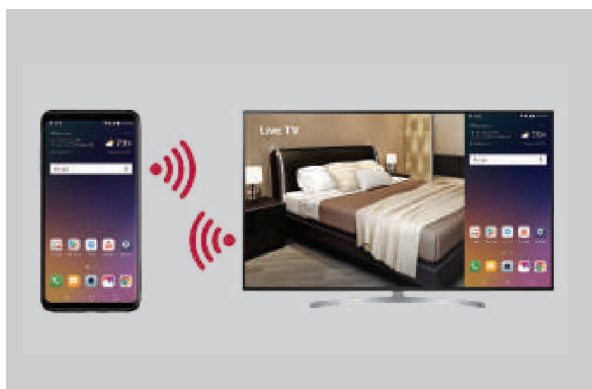

Pro:Centric Smart Hospitality 4K UHD TV

US660H9 SERIES

FEATURE HIGHLIGHTS

Pro:Centric Direct

LG's Pro:Centric Direct application enhances the in-room television experience for hotel guests. Guests can locate and enjoy available TV channels or access a wide range of over-the-top Smart apps, check on the daily weather and review available hotel amenities—all from the comfort of their room. In addition, the application provides the capability for IoT (Internet of Things)-based control of devices* equipped in next-generation hotel rooms.

Ultra HD (4K) Resolution

UHD delivers a resolution four times higher than that of Full HD, creating a more realistic and immersive television viewing experience. The stunning 8.3 million pixels create flawless images with incredibly vivid detail.

Pro:Centric Smart Hospitality 4K UHD TV US660H9 SERIES

FEATURE HIGHLIGHTS

Screen Share

Connect a smart phone or a laptop PC to the TV via a wireless connection. The TV will display the device's screen so guests can view and share their content and memories together.