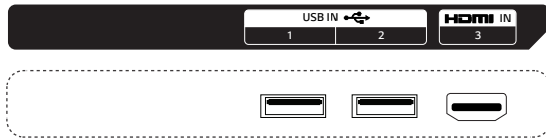

Side

Design and specifications are subject to change without notice. Please contact your LG sales team to verify before ordering.