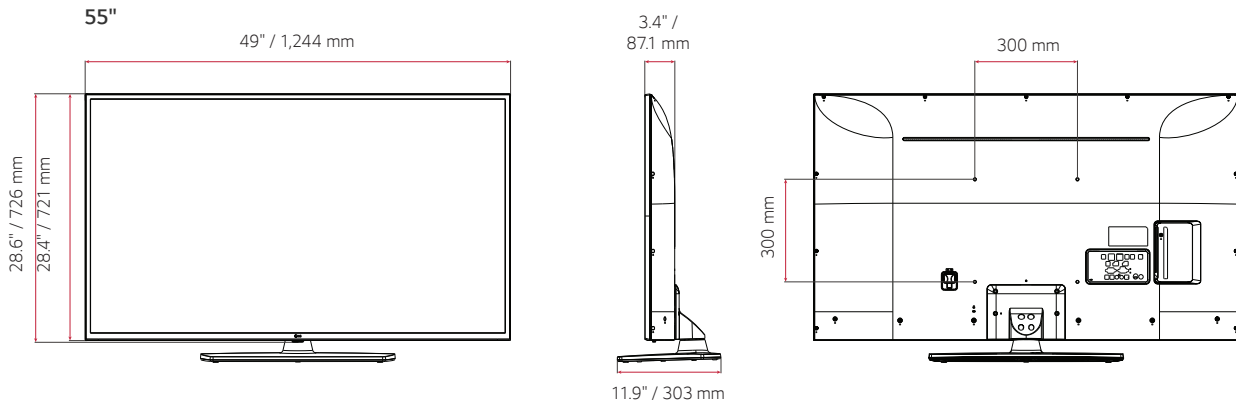

Pro:Centric Smart Hospitality 4K UHD TV
US660H9 SERIES

DIMENSIONS

* Dimensions and jack panels may differ from the above image. Please contact your LG sales team to verify before ordering.