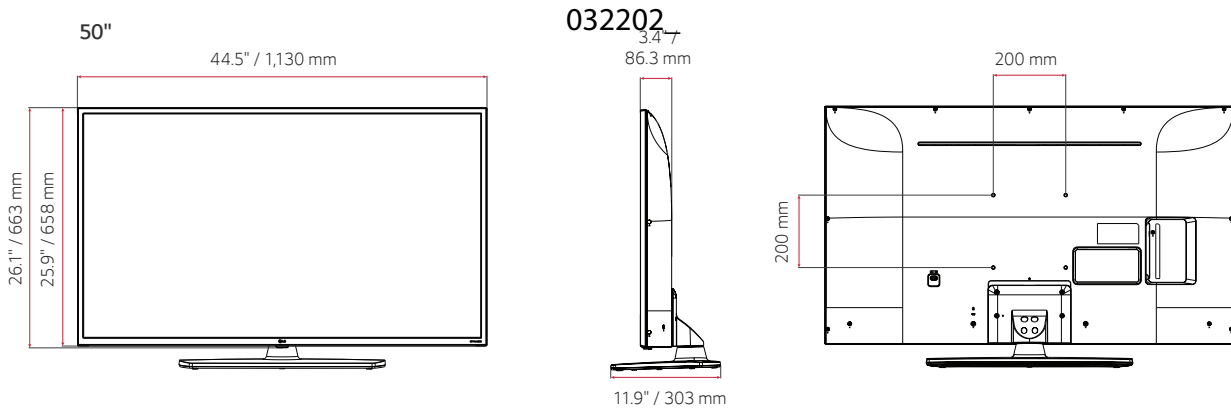

Pro:Centric Smart Hospitality 4K UHD TV
US660H9 SERIES

DIMENSIONS

* Dimensions and jack panels may differ from the above image. Please contact your LG sales team to verify before ordering.